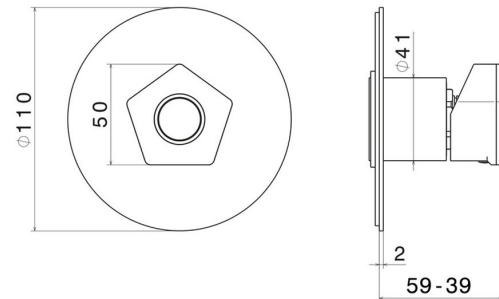

**69775E.05.093**

Single lever concealed mixer, to combine with a 3 ways out concealed diverter without stop. External part - finish Chrome - Matt Black

Chrome - Matt Black

**FEATURES**

Material	<b>Brass</b>
Installation	<b>Wall concealed part</b>
Control type	<b>Single lever</b>
Outlets	<b>1 Way Out</b>
Water mixing	<b>Mechanical</b>
Required for installation	<b><u>31085.00.000</u></b>

**TECHNICAL DRAWING**

**69775E.05.093**

Single lever concealed mixer, to combine with a 3 ways out concealed diverter without stop.  
External part - finish Chrome - Matt Black

**AVAILABLE FINISHES**

---

**05.093**