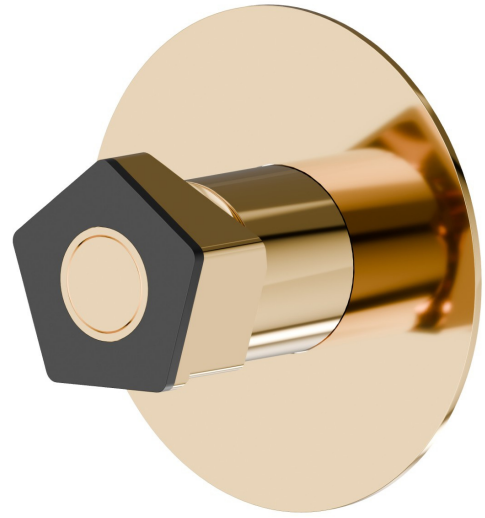

**69775E.62.093**

Single lever concealed mixer, to combine with a 3 ways out concealed diverter without stop. External part - finish PVD Glossy Gold - Matt Black

PVD Glossy Gold - Matt Black

**FEATURES**

Material	<b>Brass</b>
Installation	<b>Wall concealed part</b>
Control type	<b>Single lever</b>
Outlets	<b>1 Way Out</b>
Water mixing	<b>Mechanical</b>
Required for installation	<b><u>31085.00.000</u></b>

**TECHNICAL DRAWING**

**69775E.62.093**

Single lever concealed mixer, to combine with a 3 ways out concealed diverter without stop.  
External part - finish PVD Glossy Gold - Matt Black

**AVAILABLE FINISHES**

---

**62.093**

PVD Glossy Gold - Matt Black

**05.093**

finish Chrome - Matt Black