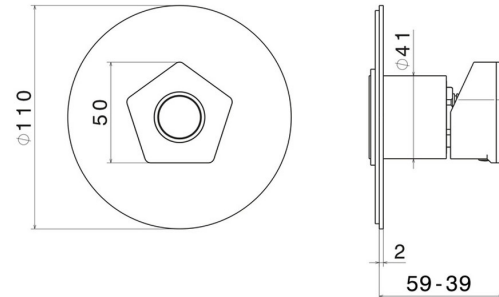

TECHNICAL DRAWING