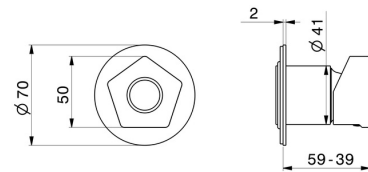

69774E.05.093

Single lever concealed mixer, to combine with a 3 ways out concealed diverter without stop. External part. Ø70 - finish Chrome - Matt Black

Chrome - Matt Black

FEATURES

Material	Brass
Installation	Wall concealed part
Control type	Single lever
Outlets	1 Way Out
Water mixing	Mechanical - Mechanical - Mechanical
Required for installation	<u>31085.00.000</u>

TECHNICAL DRAWING

69774E.05.093

Single lever concealed mixer, to combine with a 3 ways out concealed diverter without stop.
External part. Ø70 - finish Chrome - Matt Black

AVAILABLE FINISHES

05.093

Chrome - Matt Black