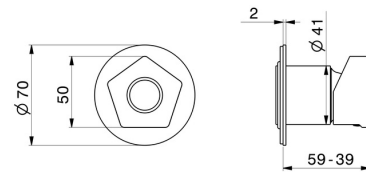

**69774E.62.093**

Single lever concealed mixer, to combine with a 3 ways out concealed diverter without stop. External part. Ø70 - finish PVD Glossy Gold - Matt Black

PVD Glossy Gold - Matt Black

**FEATURES**

**TECHNICAL DRAWING**

**69774E.62.093**

Single lever concealed mixer, to combine with a 3 ways out concealed diverter without stop.  
External part. Ø70 - finish PVD Glossy Gold - Matt Black

**AVAILABLE FINISHES**