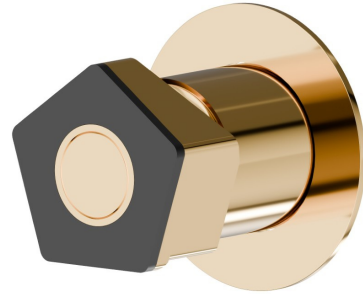

**69774E.62.093**

Single lever concealed mixer, to combine with a 3 ways out concealed diverter without stop. External part. Ø70 - finish PVD Glossy Gold - Matt Black

PVD Glossy Gold - Matt Black

**FEATURES**

Material	<b>Brass</b>
Installation	<b>Wall concealed part</b>
Control type	<b>Single lever</b>
Outlets	<b>1 Way Out</b>
Water mixing	<b>Mechanical - Mechanical - Mechanical</b>
Required for installation	<b><u>31085.00.000</u></b>

**TECHNICAL DRAWING**

**69774E.62.093**

Single lever concealed mixer, to combine with a 3 ways out concealed diverter without stop.  
External part. Ø70 - finish PVD Glossy Gold - Matt Black

**AVAILABLE FINISHES**

---

**62.093**

PVD Glossy Gold - Matt Black

**05.093**

finish Chrome - Matt Black