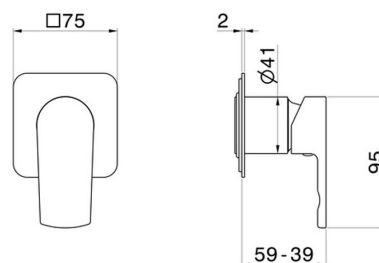

## 72074E.01.014

Single lever concealed mixer, to combine with a 3 ways out concealed diverter without stop. External part - finish Matt White

### FEATURES

---

Material	<b>Brass</b>
Installation	<b>Wall concealed part</b>
Outlets	<b>3 Ways Out</b>
Water mixing	<b>Mechanical</b>
Required for installation	<b><u>31085.00.000</u></b>

### TECHNICAL DRAWING

---

**72074E.01.014**

Single lever concealed mixer, to combine with a 3 ways out concealed diverter without stop.  
External part - finish Matt White

**AVAILABLE FINISHES**

---

**01.014**