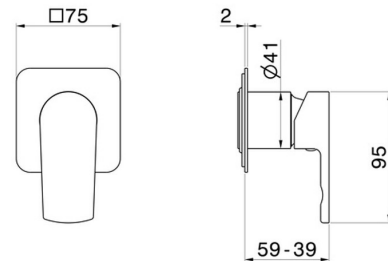

72074E.01.093

Single lever concealed mixer, to combine with a 3 ways out concealed diverter without stop. External part - finish Matt Black

FEATURES

Material	Brass
Installation	Wall concealed part
Outlets	3 Ways Out
Water mixing	Mechanical
Required for installation	<u>31085.00.000</u>

TECHNICAL DRAWING

AR Preview
try it in your home

More Details
on our [website](#)

72074E.01.093

Single lever concealed mixer, to combine with a 3 ways out concealed diverter without stop.
External part - finish Matt Black