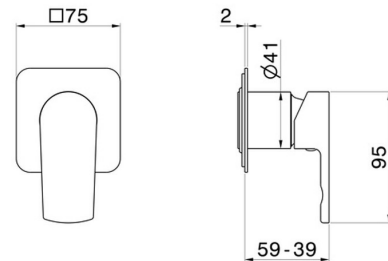

72074E.21.018

Single lever concealed mixer, to combine with a 3 ways out concealed diverter without stop. External part - finish Chrome

Chrome

FEATURES

| | |
|---------------------------|----------------------------|
| Material | Brass |
| Installation | Wall concealed part |
| Outlets | 3 Ways Out |
| Water mixing | Mechanical |
| Required for installation | <u>31085.00.000</u> |

TECHNICAL DRAWING

AR Preview
try it in your home

More Details
on our [website](#)

72074E.21.018

Single lever concealed mixer, to combine with a 3 ways out concealed diverter without stop.
External part - finish Chrome