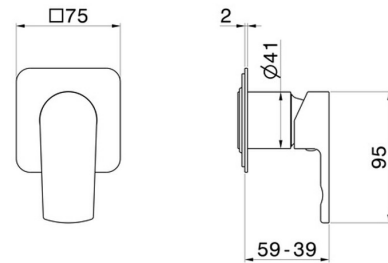

**72074E.59.064**

Single lever concealed mixer, to combine with a 3 ways out concealed diverter without stop. External part - finish PVD Brushed Gun Metal

**FEATURES**

---

|                           |                            |
|---------------------------|----------------------------|
| Material                  | <b>Brass</b>               |
| Installation              | <b>Wall concealed part</b> |
| Outlets                   | <b>3 Ways Out</b>          |
| Water mixing              | <b>Mechanical</b>          |
| Required for installation | <b><u>31085.00.000</u></b> |

**TECHNICAL DRAWING**

---

**72074E.59.064**

Single lever concealed mixer, to combine with a 3 ways out concealed diverter without stop.  
External part - finish PVD Brushed Gun Metal

**AVAILABLE FINISHES**