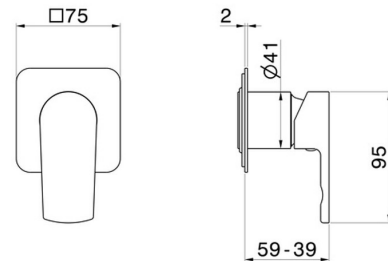

72074E.59.066

Single lever concealed mixer, to combine with a 3 ways out concealed diverter without stop. External part - finish PVD Brushed steel

FEATURES

Material	Brass
Installation	Wall concealed part
Outlets	3 Ways Out
Water mixing	Mechanical
Required for installation	<u>31085.00.000</u>

TECHNICAL DRAWING

72074E.59.066

Single lever concealed mixer, to combine with a 3 ways out concealed diverter without stop.
External part - finish PVD Brushed steel

AVAILABLE FINISHES

59.066

PVD Brushed steel