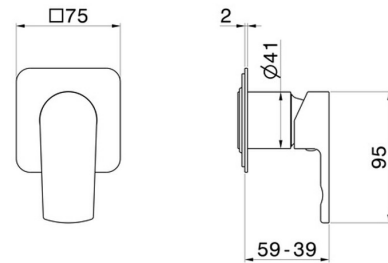

72074E.59.067

Single lever concealed mixer, to combine with a 3 ways out concealed diverter without stop. External part - finish PVD Brushed Copper Bronze

FEATURES

Material	Brass
Installation	Wall concealed part
Outlets	3 Ways Out
Water mixing	Mechanical
Required for installation	<u>31085.00.000</u>

TECHNICAL DRAWING

72074E.59.067

Single lever concealed mixer, to combine with a 3 ways out concealed diverter without stop.
External part - finish PVD Brushed Copper Bronze

AVAILABLE FINISHES

59.067

PVD Brushed Copper Bronze