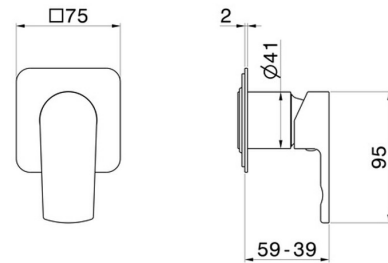

72074E.59.097

Single lever concealed mixer, to combine with a 3 ways out concealed diverter without stop. External part - finish PVD Brushed Gold

FEATURES

Material	Brass
Installation	Wall concealed part
Outlets	3 Ways Out
Water mixing	Mechanical
Required for installation	<u>31085.00.000</u>

TECHNICAL DRAWING

72074E.59.097

Single lever concealed mixer, to combine with a 3 ways out concealed diverter without stop.
External part - finish PVD Brushed Gold

AVAILABLE FINISHES

59.097

PVD Brushed Gold