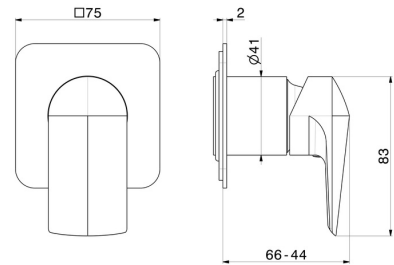

**72275E.01.014**

Single lever concealed mixer, to combine with a 3 ways out concealed diverter without stop. External part - finish Matt White

**FEATURES**

---

Material	<b>Brass</b>
Installation	<b>Wall concealed part</b>
Control type	<b>Single lever</b>
Outlets	<b>1 Way Out</b>
Water mixing	<b>Mechanical</b>
Required for installation	<b><u>31085.00.000</u></b>

**TECHNICAL DRAWING**

---

**72275E.01.014**

Single lever concealed mixer, to combine with a 3 ways out concealed diverter without stop.  
External part - finish Matt White

**AVAILABLE FINISHES**

---

**01.014**