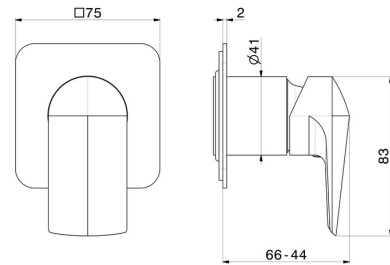

72275E.01.093

Single lever concealed mixer, to combine with a 3 ways out concealed diverter without stop. External part - finish Matt Black

FEATURES

Material	Brass
Installation	Wall concealed part
Control type	Single lever
Outlets	1 Way Out
Water mixing	Mechanical
Required for installation	<u>31085.00.000</u>

TECHNICAL DRAWING

72275E.01.093

Single lever concealed mixer, to combine with a 3 ways out concealed diverter without stop.
External part - finish Matt Black

AVAILABLE FINISHES

01.093

Matt Black

01.014

finish Matt White