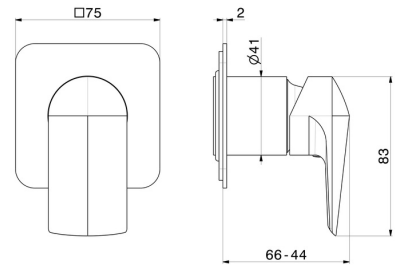

**72275E.21.018**

Single lever concealed mixer, to combine with a 3 ways out concealed diverter without stop. External part - finish Chrome

**FEATURES**

Material	<b>Brass</b>
Installation	<b>Wall concealed part</b>
Control type	<b>Single lever</b>
Outlets	<b>1 Way Out</b>
Water mixing	<b>Mechanical</b>
Required for installation	<b><u>31085.00.000</u></b>

**TECHNICAL DRAWING**

**72275E.21.018**

Single lever concealed mixer, to combine with a 3 ways out concealed diverter without stop.  
External part - finish Chrome

**AVAILABLE FINISHES**

---

**21.018**

Chrome