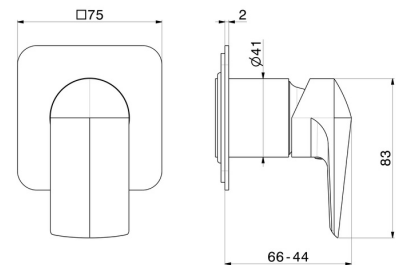

72275E.58.061

Single lever concealed mixer, to combine with a 3 ways out concealed diverter without stop. External part - finish PVD Copper Bronze

FEATURES

Material	Brass
Installation	Wall concealed part
Control type	Single lever
Outlets	1 Way Out
Water mixing	Mechanical
Required for installation	<u>31085.00.000</u>

TECHNICAL DRAWING

72275E.58.061

Single lever concealed mixer, to combine with a 3 ways out concealed diverter without stop.
External part - finish PVD Copper Bronze

AVAILABLE FINISHES

58.061

PVD Copper Bronze