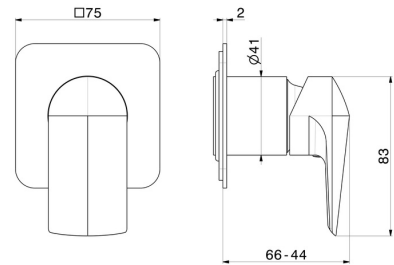

**72275E.58.063**

Single lever concealed mixer, to combine with a 3 ways out concealed diverter without stop. External part - finish PVD Gun Metal

**FEATURES**

Material	<b>Brass</b>
Installation	<b>Wall concealed part</b>
Control type	<b>Single lever</b>
Outlets	<b>1 Way Out</b>
Water mixing	<b>Mechanical</b>
Required for installation	<b><u>31085.00.000</u></b>

**TECHNICAL DRAWING**

**72275E.58.063**

Single lever concealed mixer, to combine with a 3 ways out concealed diverter without stop.  
External part - finish PVD Gun Metal

**AVAILABLE FINISHES**

---

**58.063**