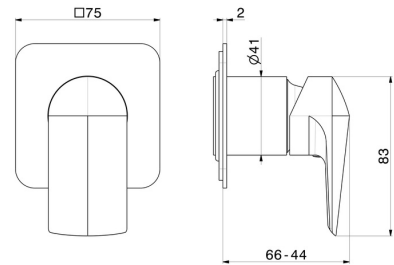

72275E.59.064

Single lever concealed mixer, to combine with a 3 ways out concealed diverter without stop. External part - finish PVD Brushed Gun Metal

FEATURES

Material	Brass
Installation	Wall concealed part
Control type	Single lever
Outlets	1 Way Out
Water mixing	Mechanical
Required for installation	<u>31085.00.000</u>

TECHNICAL DRAWING

72275E.59.064

Single lever concealed mixer, to combine with a 3 ways out concealed diverter without stop.
External part - finish PVD Brushed Gun Metal

AVAILABLE FINISHES

59.064

PVD Brushed Gun Metal