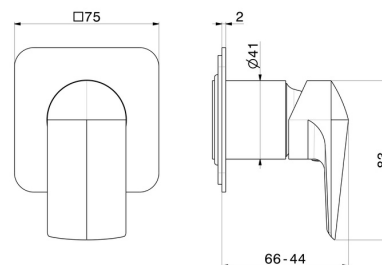

72275E.59.067

Single lever concealed mixer, to combine with a 3 ways out concealed diverter without stop. External part - finish PVD Brushed Copper Bronze

PVD Brushed Copper Bronze

FEATURES

Material	Brass
Installation	Wall concealed part
Control type	Single lever
Outlets	1 Way Out
Water mixing	Mechanical
Required for installation	<u>31085.00.000</u>

TECHNICAL DRAWING

72275E.59.067

Single lever concealed mixer, to combine with a 3 ways out concealed diverter without stop.
External part - finish PVD Brushed Copper Bronze

AVAILABLE FINISHES

59.067

PVD Brushed Copper Bronze