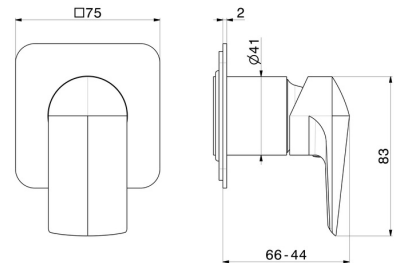

**72275E.59.097**

Single lever concealed mixer, to combine with a 3 ways out concealed diverter without stop. External part - finish PVD Brushed Gold

**FEATURES**

Material	<b>Brass</b>
Installation	<b>Wall concealed part</b>
Control type	<b>Single lever</b>
Outlets	<b>1 Way Out</b>
Water mixing	<b>Mechanical</b>
Required for installation	<b><u>31085.00.000</u></b>

**TECHNICAL DRAWING**

**72275E.59.097**

Single lever concealed mixer, to combine with a 3 ways out concealed diverter without stop.  
External part - finish PVD Brushed Gold

**AVAILABLE FINISHES**

---

**59.097**