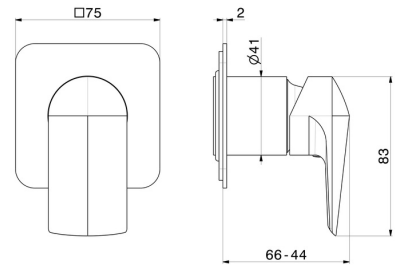

72275E.61.020

Single lever concealed mixer, to combine with a 3 ways out concealed diverter without stop. External part - finish PVD Glossy Gold

FEATURES

Material	Brass
Installation	Wall concealed part
Control type	Single lever
Outlets	1 Way Out
Water mixing	Mechanical
Required for installation	<u>31085.00.000</u>

TECHNICAL DRAWING

 **AR Preview**
try it in your home

More Details
on our [website](#)

72275E.61.020

Single lever concealed mixer, to combine with a 3 ways out concealed diverter without stop.
External part - finish PVD Glossy Gold