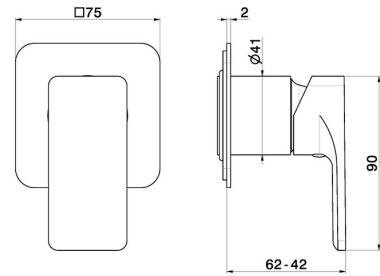

72675E.01.014

Single lever concealed mixer, to combine with a 3 ways out concealed diverter without stop. External part - finish Matt White

FEATURES

Material	Brass
Installation	Wall concealed part
Control type	Single lever
Outlets	1 Way Out
Water mixing	Mechanical
Required for installation	<u>31085.00.000</u>

TECHNICAL DRAWING

72675E.01.014

Single lever concealed mixer, to combine with a 3 ways out concealed diverter without stop.
External part - finish Matt White

AVAILABLE FINISHES

01.014

Matt White

01.093

finish Matt Black