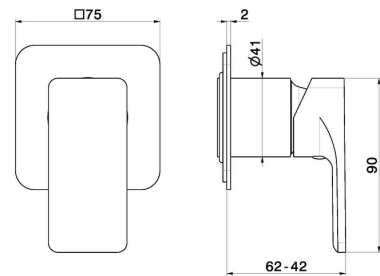

72675E.21.018

Single lever concealed mixer, to combine with a 3 ways out concealed diverter without stop. External part - finish Chrome

FEATURES

Material	Brass
Installation	Wall concealed part
Control type	Single lever
Outlets	1 Way Out
Water mixing	Mechanical
Required for installation	<u>31085.00.000</u>

TECHNICAL DRAWING

72675E.21.018

Single lever concealed mixer, to combine with a 3 ways out concealed diverter without stop.
External part - finish Chrome

AVAILABLE FINISHES

21.018

Chrome

01.014

finish Matt White