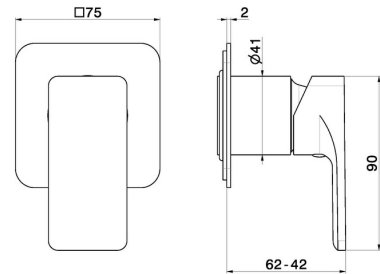

72675E.M0.070

Single lever concealed mixer, to combine with a 3 ways out concealed diverter without stop. External part - finish Titanium Satin

FEATURES

Material	Brass
Installation	Wall concealed part
Control type	Single lever
Outlets	1 Way Out
Water mixing	Mechanical
Required for installation	<u>31085.00.000</u>

TECHNICAL DRAWING

 **AR Preview**
try it in your home

More Details
on our [website](#)

72675E.M0.070

Single lever concealed mixer, to combine with a 3 ways out concealed diverter without stop.
External part - finish Titanium Satin