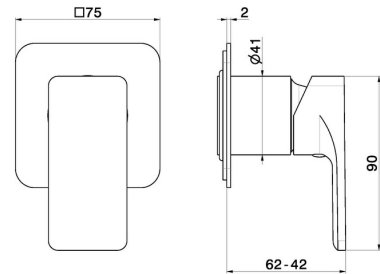

72675E.M0.071

Single lever concealed mixer, to combine with a 3 ways out concealed diverter without stop. External part - finish Gold Satin

FEATURES

Material	Brass
Installation	Wall concealed part
Control type	Single lever
Outlets	1 Way Out
Water mixing	Mechanical
Required for installation	<u>31085.00.000</u>

TECHNICAL DRAWING

 **AR Preview**
try it in your home

More Details
on our [website](#)

72675E.M0.071

Single lever concealed mixer, to combine with a 3 ways out concealed diverter without stop.
External part - finish Gold Satin