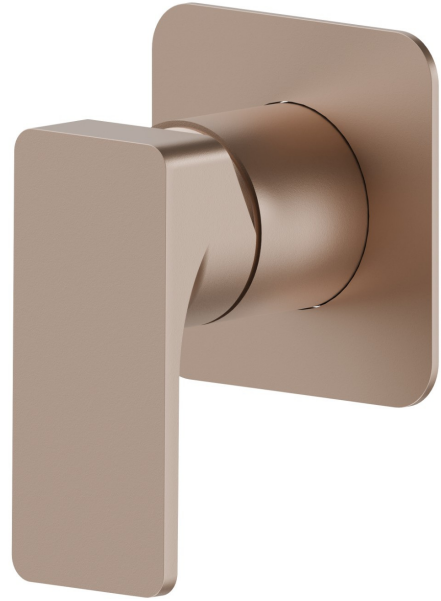

72675E.M0.072

Single lever concealed mixer, to combine with a 3 ways out concealed diverter without stop. External part - finish Copper Satin

FEATURES

Material	Brass
Installation	Wall concealed part
Control type	Single lever
Outlets	1 Way Out
Water mixing	Mechanical
Required for installation	<u>31085.00.000</u>

TECHNICAL DRAWING

 **AR Preview**
try it in your home

More Details
on our [website](#)

72675E.M0.072

Single lever concealed mixer, to combine with a 3 ways out concealed diverter without stop.
External part - finish Copper Satin

AVAILABLE FINISHES

M0.072

Copper Satin

01.014

finish Matt White

01.093

finish Matt Black

21.018

finish Chrome

M0.070

finish Titanium Satin

M0.071

finish Gold Satin

M0.075

finish Copper Glossy

AR Preview
try it in your home