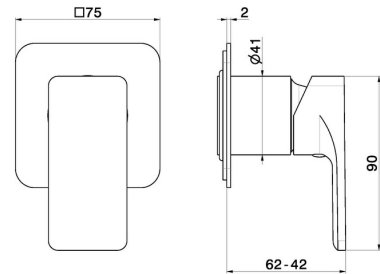

72675E.M0.072

Single lever concealed mixer, to combine with a 3 ways out concealed diverter without stop. External part - finish Copper Satin

FEATURES

Material	Brass
Installation	Wall concealed part
Control type	Single lever
Outlets	1 Way Out
Water mixing	Mechanical
Required for installation	<u>31085.00.000</u>

TECHNICAL DRAWING

 **AR Preview**
try it in your home

More Details
on our [website](#)

72675E.M0.072

Single lever concealed mixer, to combine with a 3 ways out concealed diverter without stop.
External part - finish Copper Satin