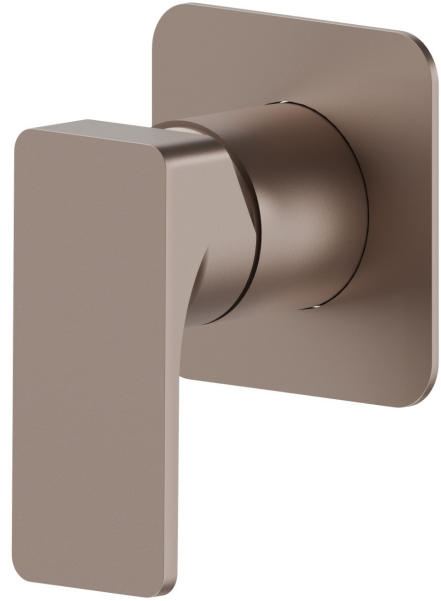

**72675E.M0.075**

Single lever concealed mixer, to combine with a 3 ways out concealed diverter without stop. External part - finish Copper Glossy

**FEATURES**

---

Material	<b>Brass</b>
Installation	<b>Wall concealed part</b>
Control type	<b>Single lever</b>
Outlets	<b>1 Way Out</b>
Water mixing	<b>Mechanical</b>
Required for installation	<b><u>31085.00.000</u></b>

**TECHNICAL DRAWING**

---

**72675E.M0.075**

Single lever concealed mixer, to combine with a 3 ways out concealed diverter without stop.  
External part - finish Copper Glossy

**AVAILABLE FINISHES**

---

 **M0.075**  
Copper Glossy

 **01.014**  
finish Matt White

 **01.093**  
finish Matt Black

 **21.018**  
finish Chrome

 **M0.070**  
finish Titanium Satin

 **M0.071**  
finish Gold Satin

 **M0.072**  
finish Copper Satin