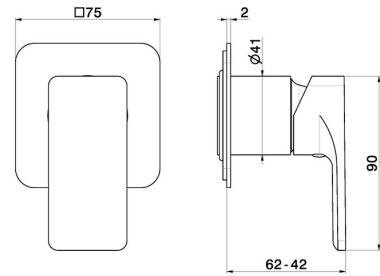

**72675E.M0.075**

Single lever concealed mixer, to combine with a 3 ways out concealed diverter without stop. External part - finish Copper Glossy

**FEATURES**

---

Material	<b>Brass</b>
Installation	<b>Wall concealed part</b>
Control type	<b>Single lever</b>
Outlets	<b>1 Way Out</b>
Water mixing	<b>Mechanical</b>
Required for installation	<b><u>31085.00.000</u></b>

**TECHNICAL DRAWING**

---

**72675E.M0.075**

Single lever concealed mixer, to combine with a 3 ways out concealed diverter without stop.  
External part - finish Copper Glossy

**AVAILABLE FINISHES**

---

 **M0.075**  
Copper Glossy