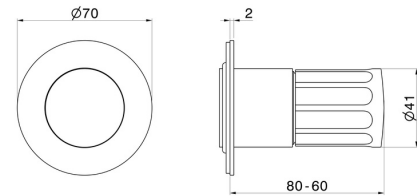

72875E.01.014

Single lever concealed mixer, to combine with a 3 ways out concealed diverter without stop. External part - finish Matt White

FEATURES

Material	Brass
Installation	Wall concealed part
Control type	Single lever
Outlets	1 Way Out
Water mixing	Mechanical - Mechanical - Mechanical
Required for installation	<u>31085.00.000</u>

TECHNICAL DRAWING

72875E.01.014

Single lever concealed mixer, to combine with a 3 ways out concealed diverter without stop.
External part - finish Matt White

AVAILABLE FINISHES

01.014

Matt White

01.093

finish Matt Black