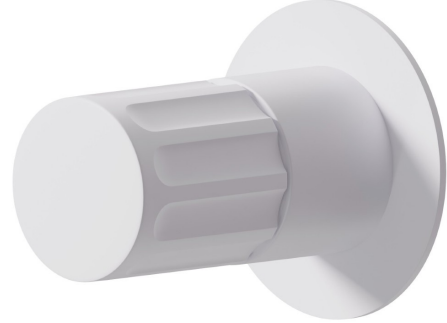

72875E.01.014

Single lever concealed mixer, to combine with a 3 ways out concealed diverter without stop. External part - finish Matt White

FEATURES

Material	Brass
Installation	Wall concealed part
Control type	Single lever
Outlets	1 Way Out
Water mixing	Mechanical - Mechanical - Mechanical
Required for installation	<u>31085.00.000</u>

TECHNICAL DRAWING

72875E.01.014

Single lever concealed mixer, to combine with a 3 ways out concealed diverter without stop.
External part - finish Matt White

AVAILABLE FINISHES

01.014

Matt White

01.093

finish Matt Black