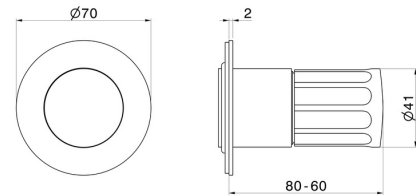

72875E.01.093

Single lever concealed mixer, to combine with a 3 ways out concealed diverter without stop. External part - finish Matt Black

FEATURES

Material	Brass
Installation	Wall concealed part
Control type	Single lever
Outlets	1 Way Out
Water mixing	Mechanical - Mechanical - Mechanical
Required for installation	<u>31085.00.000</u>

TECHNICAL DRAWING

72875E.01.093

Single lever concealed mixer, to combine with a 3 ways out concealed diverter without stop.
External part - finish Matt Black

AVAILABLE FINISHES

01.093

Matt Black

01.014

finish Matt White