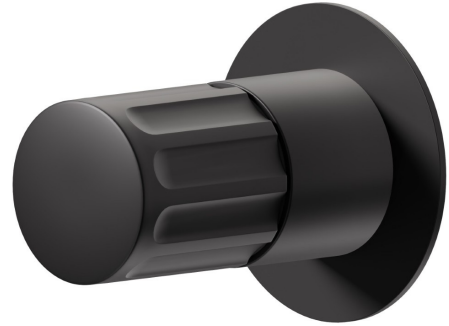

72875E.01.093

Single lever concealed mixer, to combine with a 3 ways out concealed diverter without stop. External part - finish Matt Black

FEATURES

Material	Brass
Installation	Wall concealed part
Control type	Single lever
Outlets	1 Way Out
Water mixing	Mechanical - Mechanical - Mechanical
Required for installation	<u>31085.00.000</u>

TECHNICAL DRAWING

72875E.01.093

Single lever concealed mixer, to combine with a 3 ways out concealed diverter without stop.
External part - finish Matt Black

AVAILABLE FINISHES

01.093

Matt Black

01.014

finish Matt White

21.018

finish Chrome

59.064

finish PVD Brushed Gun Metal

59.066

finish PVD Brushed steel

59.067

finish PVD Brushed Copper Bronze

59.098

finish PVD Brushed Pale Gold

61.020

finish PVD Glossy Gold