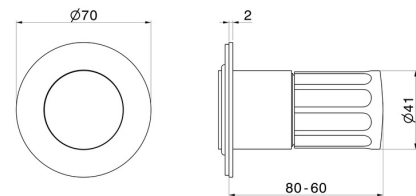

72875E.21.018

Single lever concealed mixer, to combine with a 3 ways out concealed diverter without stop. External part - finish Chrome

FEATURES

Material	Brass
Installation	Wall concealed part
Control type	Single lever
Outlets	1 Way Out
Water mixing	Mechanical - Mechanical - Mechanical
Required for installation	<u>31085.00.000</u>

TECHNICAL DRAWING

72875E.21.018

Single lever concealed mixer, to combine with a 3 ways out concealed diverter without stop.
External part - finish Chrome

AVAILABLE FINISHES

21.018
Chrome

01.014
finish Matt White