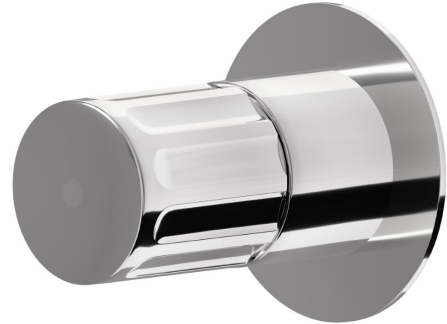

72875E.21.018

Single lever concealed mixer, to combine with a 3 ways out concealed diverter without stop. External part - finish Chrome

FEATURES

Material	Brass
Installation	Wall concealed part
Control type	Single lever
Outlets	1 Way Out
Water mixing	Mechanical - Mechanical - Mechanical
Required for installation	<u>31085.00.000</u>

TECHNICAL DRAWING

72875E.21.018

Single lever concealed mixer, to combine with a 3 ways out concealed diverter without stop.
External part - finish Chrome

AVAILABLE FINISHES

21.018
Chrome

01.014
finish Matt White

01.093
finish Matt Black

59.064
finish PVD Brushed Gun Metal

59.066
finish PVD Brushed steel

59.067
finish PVD Brushed Copper Bronze

59.098
finish PVD Brushed Pale Gold

61.020
finish PVD Glossy Gold