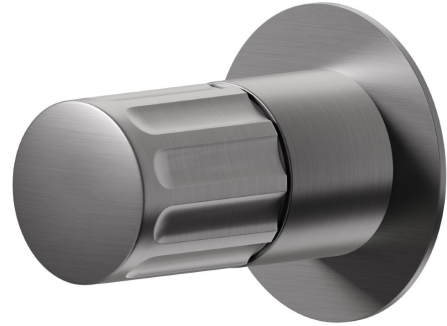

72875E.59.064

Single lever concealed mixer, to combine with a 3 ways out concealed diverter without stop. External part - finish PVD Brushed Gun Metal

FEATURES

Material	Brass
Installation	Wall concealed part
Control type	Single lever
Outlets	1 Way Out
Water mixing	Mechanical - Mechanical - Mechanical
Required for installation	<u>31085.00.000</u>

TECHNICAL DRAWING

72875E.59.064

Single lever concealed mixer, to combine with a 3 ways out concealed diverter without stop.
External part - finish PVD Brushed Gun Metal

AVAILABLE FINISHES

59.064

PVD Brushed Gun Metal

01.014

finish Matt White

01.093

finish Matt Black

21.018

finish Chrome

59.066

finish PVD Brushed steel