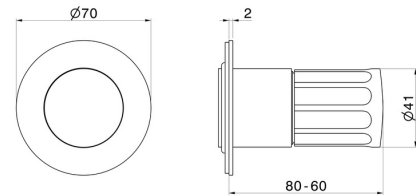

72875E.59.064

Single lever concealed mixer, to combine with a 3 ways out concealed diverter without stop. External part - finish PVD Brushed Gun Metal

FEATURES

Material	Brass
Installation	Wall concealed part
Control type	Single lever
Outlets	1 Way Out
Water mixing	Mechanical - Mechanical - Mechanical
Required for installation	<u>31085.00.000</u>

TECHNICAL DRAWING

72875E.59.064

Single lever concealed mixer, to combine with a 3 ways out concealed diverter without stop.
External part - finish PVD Brushed Gun Metal

AVAILABLE FINISHES

59.064

PVD Brushed Gun Metal