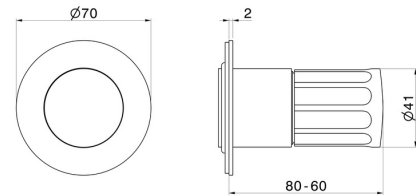

72875E.59.066

Single lever concealed mixer, to combine with a 3 ways out concealed diverter without stop. External part - finish PVD Brushed steel

FEATURES

Material	Brass
Installation	Wall concealed part
Control type	Single lever
Outlets	1 Way Out
Water mixing	Mechanical - Mechanical - Mechanical
Required for installation	<u>31085.00.000</u>

TECHNICAL DRAWING

72875E.59.066

Single lever concealed mixer, to combine with a 3 ways out concealed diverter without stop.
External part - finish PVD Brushed steel

AVAILABLE FINISHES

59.066

PVD Brushed steel