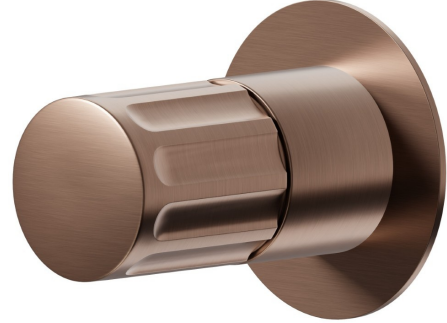

72875E.59.067

Single lever concealed mixer, to combine with a 3 ways out concealed diverter without stop. External part - finish PVD Brushed Copper Bronze

PVD Brushed Copper Bronze

FEATURES

Material	Brass
Installation	Wall concealed part
Control type	Single lever
Outlets	1 Way Out
Water mixing	Mechanical - Mechanical - Mechanical
Required for installation	<u>31085.00.000</u>

TECHNICAL DRAWING

72875E.59.067

Single lever concealed mixer, to combine with a 3 ways out concealed diverter without stop.
External part - finish PVD Brushed Copper Bronze

AVAILABLE FINISHES

59.067

PVD Brushed Copper Bronze

01.014

finish Matt White

01.093

finish Matt Black

21.018

finish Chrome

59.064

finish PVD Brushed Gun Metal

59.066

finish PVD Brushed steel

59.098

finish PVD Brushed Pale Gold

61.020

finish PVD Glossy Gold