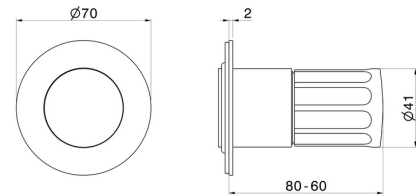

72875E.59.067

Single lever concealed mixer, to combine with a 3 ways out concealed diverter without stop. External part - finish PVD Brushed Copper Bronze

PVD Brushed Copper Bronze

FEATURES

Material	Brass
Installation	Wall concealed part
Control type	Single lever
Outlets	1 Way Out
Water mixing	Mechanical - Mechanical - Mechanical
Required for installation	<u>31085.00.000</u>

TECHNICAL DRAWING

72875E.59.067

Single lever concealed mixer, to combine with a 3 ways out concealed diverter without stop.
External part - finish PVD Brushed Copper Bronze

AVAILABLE FINISHES

59.067

PVD Brushed Copper Bronze