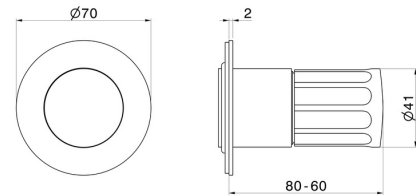

72875E.59.098

Single lever concealed mixer, to combine with a 3 ways out concealed diverter without stop. External part - finish PVD Brushed Pale Gold

FEATURES

Material	Brass
Installation	Wall concealed part
Control type	Single lever
Outlets	1 Way Out
Water mixing	Mechanical - Mechanical - Mechanical
Required for installation	<u>31085.00.000</u>

TECHNICAL DRAWING

72875E.59.098

Single lever concealed mixer, to combine with a 3 ways out concealed diverter without stop.
External part - finish PVD Brushed Pale Gold

AVAILABLE FINISHES

59.098

PVD Brushed Pale Gold