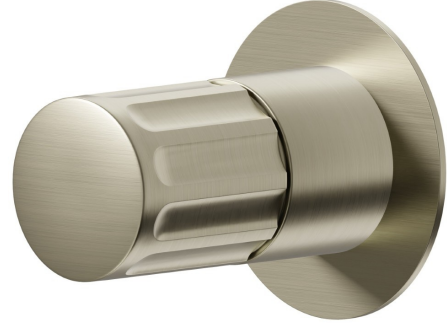

72875E.59.098

Single lever concealed mixer, to combine with a 3 ways out concealed diverter without stop. External part - finish PVD Brushed Pale Gold

FEATURES

Material	Brass
Installation	Wall concealed part
Control type	Single lever
Outlets	1 Way Out
Water mixing	Mechanical - Mechanical - Mechanical
Required for installation	<u>31085.00.000</u>

TECHNICAL DRAWING

72875E.59.098

Single lever concealed mixer, to combine with a 3 ways out concealed diverter without stop.
External part - finish PVD Brushed Pale Gold

AVAILABLE FINISHES

59.098

PVD Brushed Pale Gold

01.014

finish Matt White

01.093

finish Matt Black

21.018

finish Chrome

59.064

finish PVD Brushed Gun Metal

59.066

finish PVD Brushed steel

59.067

finish PVD Brushed Copper Bronze

61.020

finish PVD Glossy Gold