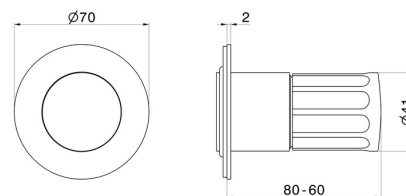

72875E.61.020

Single lever concealed mixer, to combine with a 3 ways out concealed diverter without stop. External part - finish PVD Glossy Gold

FEATURES

Material	Brass
Installation	Wall concealed part
Control type	Single lever
Outlets	1 Way Out
Water mixing	Mechanical - Mechanical - Mechanical
Required for installation	<u>31085.00.000</u>

TECHNICAL DRAWING

72875E.61.020

Single lever concealed mixer, to combine with a 3 ways out concealed diverter without stop.
External part - finish PVD Glossy Gold

AVAILABLE FINISHES

61.020

PVD Glossy Gold

01.014