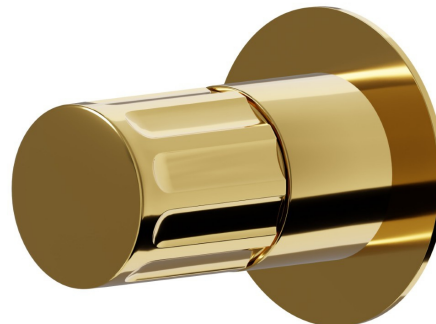

72875E.61.020

Single lever concealed mixer, to combine with a 3 ways out concealed diverter without stop. External part - finish PVD Glossy Gold

FEATURES

Material	Brass
Installation	Wall concealed part
Control type	Single lever
Outlets	1 Way Out
Water mixing	Mechanical - Mechanical - Mechanical
Required for installation	<u>31085.00.000</u>

TECHNICAL DRAWING

72875E.61.020

Single lever concealed mixer, to combine with a 3 ways out concealed diverter without stop.
External part - finish PVD Glossy Gold

AVAILABLE FINISHES

61.020

PVD Glossy Gold

01.014

finish Matt White

01.093

finish Matt Black

21.018

finish Chrome

59.064

finish PVD Brushed Gun Metal

59.066

finish PVD Brushed steel

59.067

finish PVD Brushed Copper Bronze

59.098

finish PVD Brushed Pale Gold