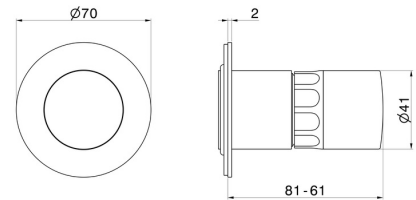

**72975E.01.014**

Single lever concealed mixer, to combine with a 3 ways out concealed diverter without stop. External part - finish Matt White

**FEATURES**

Material	<b>Brass/Marble</b>
Installation	<b>Wall concealed part</b>
Control type	<b>Single lever</b>
Outlets	<b>1 Way Out</b>
Water mixing	<b>Mechanical</b>
Required for installation	<b><u>31085.00.000</u></b>

**TECHNICAL DRAWING**

 **AR Preview**  
try it in your home

**More Details**  
on our [website](#)

**72975E.01.014**

Single lever concealed mixer, to combine with a 3 ways out concealed diverter without stop.  
External part - finish Matt White