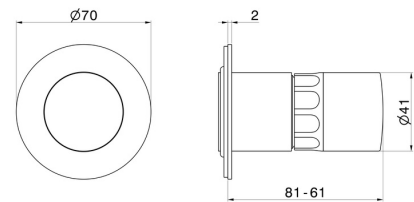

TECHNICAL DRAWING

AR Preview
try it in your home

More Details
on our [website](#)