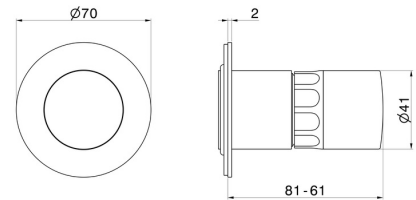

72975E.21.018

Single lever concealed mixer, to combine with a 3 ways out concealed diverter without stop. External part - finish Chrome

FEATURES

Material	Brass/Marble
Installation	Wall concealed part
Control type	Single lever
Outlets	1 Way Out
Water mixing	Mechanical
Required for installation	<u>31085.00.000</u>

TECHNICAL DRAWING

AR Preview
 try it in your home

More Details
 on our [website](#)

72975E.21.018

Single lever concealed mixer, to combine with a 3 ways out concealed diverter without stop.
External part - finish Chrome