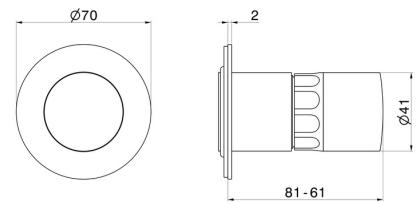

72975E.59.064

Single lever concealed mixer, to combine with a 3 ways out concealed diverter without stop. External part - finish PVD Brushed Gun Metal

FEATURES

Material	Brass/Marble
Installation	Wall concealed part
Control type	Single lever
Outlets	1 Way Out
Water mixing	Mechanical
Required for installation	<u>31085.00.000</u>

TECHNICAL DRAWING

72975E.59.064

Single lever concealed mixer, to combine with a 3 ways out concealed diverter without stop.
External part - finish PVD Brushed Gun Metal

AVAILABLE FINISHES

59.064

PVD Brushed Gun Metal