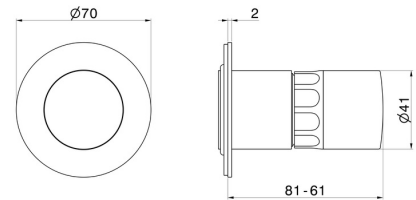

72975E.59.066

Single lever concealed mixer, to combine with a 3 ways out concealed diverter without stop. External part - finish PVD Brushed steel

FEATURES

Material	Brass/Marble
Installation	Wall concealed part
Control type	Single lever
Outlets	1 Way Out
Water mixing	Mechanical
Required for installation	<u>31085.00.000</u>

TECHNICAL DRAWING

72975E.59.066

Single lever concealed mixer, to combine with a 3 ways out concealed diverter without stop.
External part - finish PVD Brushed steel

AVAILABLE FINISHES

59.066

PVD Brushed steel