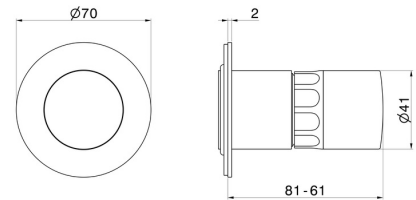

**72975E.59.067**

Single lever concealed mixer, to combine with a 3 ways out concealed diverter without stop. External part - finish PVD Brushed Copper Bronze

PVD Brushed Copper Bronze

**FEATURES**

Material	<b>Brass/Marble</b>
Installation	<b>Wall concealed part</b>
Control type	<b>Single lever</b>
Outlets	<b>1 Way Out</b>
Water mixing	<b>Mechanical</b>
Required for installation	<b><u>31085.00.000</u></b>

**TECHNICAL DRAWING**

**72975E.59.067**

Single lever concealed mixer, to combine with a 3 ways out concealed diverter without stop.  
External part - finish PVD Brushed Copper Bronze

**AVAILABLE FINISHES**