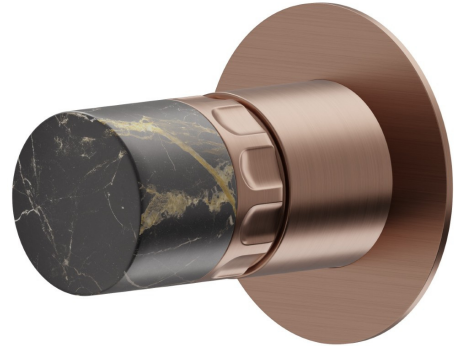

**72975E.59.067**

Single lever concealed mixer, to combine with a 3 ways out concealed diverter without stop. External part - finish PVD Brushed Copper Bronze

PVD Brushed Copper Bronze

**FEATURES**

Material	<b>Brass/Marble</b>
Installation	<b>Wall concealed part</b>
Control type	<b>Single lever</b>
Outlets	<b>1 Way Out</b>
Water mixing	<b>Mechanical</b>
Required for installation	<b><u>31085.00.000</u></b>

**TECHNICAL DRAWING**

**72975E.59.067**

Single lever concealed mixer, to combine with a 3 ways out concealed diverter without stop.  
External part - finish PVD Brushed Copper Bronze

**AVAILABLE FINISHES**

---

**59.067**

PVD Brushed Copper Bronze

**01.014**

finish Matt White

**01.093**

finish Matt Black

**21.018**

finish PVD Glossy Gold