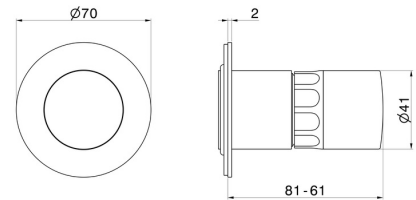

72975E.59.098

Single lever concealed mixer, to combine with a 3 ways out concealed diverter without stop. External part - finish PVD Brushed Pale Gold

FEATURES

Material	Brass/Marble
Installation	Wall concealed part
Control type	Single lever
Outlets	1 Way Out
Water mixing	Mechanical
Required for installation	<u>31085.00.000</u>

TECHNICAL DRAWING

72975E.59.098

Single lever concealed mixer, to combine with a 3 ways out concealed diverter without stop.
External part - finish PVD Brushed Pale Gold

AVAILABLE FINISHES

59.098

PVD Brushed Pale Gold