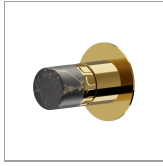

72975E.61.020

Single lever concealed mixer, to combine with a 3 ways out concealed diverter without stop. External part - finish PVD Glossy Gold

FEATURES

Material	Brass/Marble
Installation	Wall concealed part
Control type	Single lever
Outlets	1 Way Out
Water mixing	Mechanical
Required for installation	<u>31085.00.000</u>

TECHNICAL DRAWING

AR Preview
try it in your home

More Details
on our [website](#)

72975E.61.020

Single lever concealed mixer, to combine with a 3 ways out concealed diverter without stop.
External part - finish PVD Glossy Gold

AVAILABLE FINISHES

61.020

PVD Glossy Gold

01.014

finish Matt White

01.093

finish Matt Black

21.018