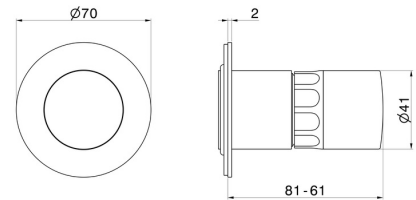

72975E.61.020

Single lever concealed mixer, to combine with a 3 ways out concealed diverter without stop. External part - finish PVD Glossy Gold

FEATURES

Material	Brass/Marble
Installation	Wall concealed part
Control type	Single lever
Outlets	1 Way Out
Water mixing	Mechanical
Required for installation	<u>31085.00.000</u>

TECHNICAL DRAWING

AR Preview
try it in your home

More Details
on our [website](#)

72975E.61.020

Single lever concealed mixer, to combine with a 3 ways out concealed diverter without stop.
External part - finish PVD Glossy Gold