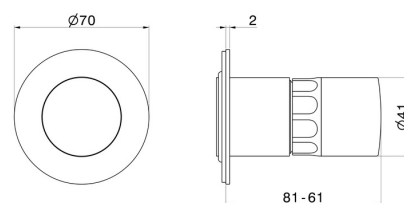

73075E.01.014

Single lever concealed mixer, to combine with a 3 ways out concealed diverter without stop. External part - finish Matt White

FEATURES

Material	Brass/Marble
Installation	Wall concealed part
Control type	Single lever
Outlets	1 Way Out
Water mixing	Thermostatic
Required for installation	<u>31085.00.000</u>

TECHNICAL DRAWING

73075E.01.014

Single lever concealed mixer, to combine with a 3 ways out concealed diverter without stop.
External part - finish Matt White

AVAILABLE FINISHES

01.014

Matt White

01.093

finish Matt Black