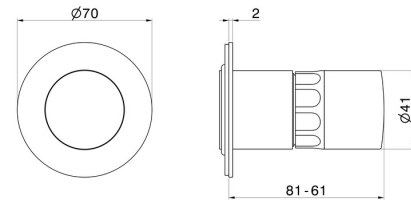

73075E.01.093

Single lever concealed mixer, to combine with a 3 ways out concealed diverter without stop. External part - finish Matt Black

FEATURES

Material	Brass/Marble
Installation	Wall concealed part
Control type	Single lever
Outlets	1 Way Out
Water mixing	Thermostatic
Required for installation	<u>31085.00.000</u>

TECHNICAL DRAWING

AR Preview
try it in your home

More Details
on our [website](#)

73075E.01.093

Single lever concealed mixer, to combine with a 3 ways out concealed diverter without stop.
External part - finish Matt Black