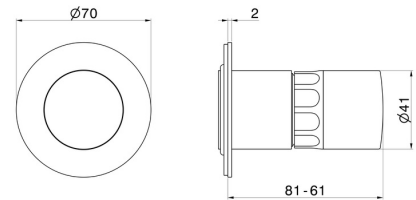

73075E.21.018

Single lever concealed mixer, to combine with a 3 ways out concealed diverter without stop. External part - finish Chrome

FEATURES

Material	Brass/Marble
Installation	Wall concealed part
Control type	Single lever
Outlets	1 Way Out
Water mixing	Thermostatic
Required for installation	<u>31085.00.000</u>

TECHNICAL DRAWING

AR Preview
try it in your home

More Details
on our [website](#)

73075E.21.018

Single lever concealed mixer, to combine with a 3 ways out concealed diverter without stop.
External part - finish Chrome