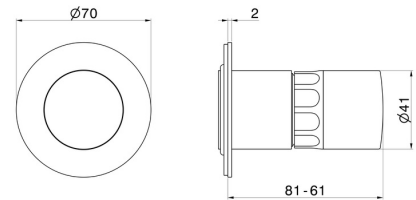

73075E.59.066

Single lever concealed mixer, to combine with a 3 ways out concealed diverter without stop. External part - finish PVD Brushed steel

FEATURES

Material	Brass/Marble
Installation	Wall concealed part
Control type	Single lever
Outlets	1 Way Out
Water mixing	Thermostatic
Required for installation	<u>31085.00.000</u>

TECHNICAL DRAWING

73075E.59.066

Single lever concealed mixer, to combine with a 3 ways out concealed diverter without stop.
External part - finish PVD Brushed steel

AVAILABLE FINISHES

59.066

PVD Brushed steel