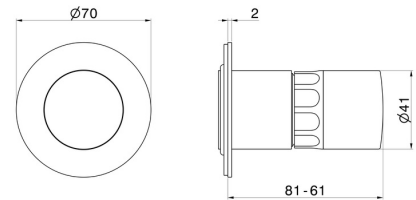

73075E.59.067

Single lever concealed mixer, to combine with a 3 ways out concealed diverter without stop. External part - finish PVD Brushed Copper Bronze

PVD Brushed Copper Bronze

FEATURES

Material	Brass/Marble
Installation	Wall concealed part
Control type	Single lever
Outlets	1 Way Out
Water mixing	Thermostatic
Required for installation	<u>31085.00.000</u>

TECHNICAL DRAWING

73075E.59.067

Single lever concealed mixer, to combine with a 3 ways out concealed diverter without stop.
External part - finish PVD Brushed Copper Bronze

AVAILABLE FINISHES

59.067

PVD Brushed Copper Bronze