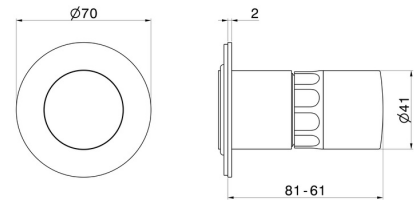

73075E.59.098

Single lever concealed mixer, to combine with a 3 ways out concealed diverter without stop. External part - finish PVD Brushed Pale Gold

FEATURES

Material	Brass/Marble
Installation	Wall concealed part
Control type	Single lever
Outlets	1 Way Out
Water mixing	Thermostatic
Required for installation	<u>31085.00.000</u>

TECHNICAL DRAWING

73075E.59.098

Single lever concealed mixer, to combine with a 3 ways out concealed diverter without stop.
External part - finish PVD Brushed Pale Gold

AVAILABLE FINISHES

59.098

PVD Brushed Pale Gold