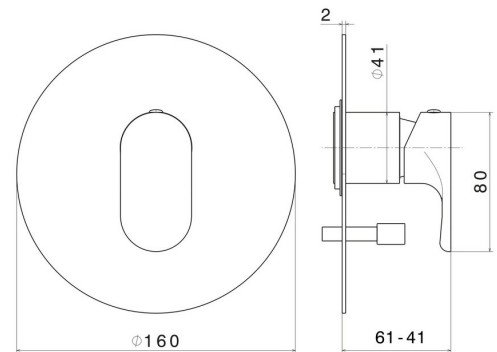

## 69470E.01.014

Single lever concealed mixer with 2 ways out automatic diverter, 1/2" connections - finish Matt White

### FEATURES

---

Material	<b>Brass</b>
Installation	<b>Wall concealed part</b>
Control type	<b>Single lever</b>
Outlets	<b>2 Ways Out</b>
Required for installation	<b><u>10843.00.000</u></b>

### TECHNICAL DRAWING

---

**69470E.01.014**

Single lever concealed mixer with 2 ways out automatic diverter, 1/2" connections - finish Matt White

**AVAILABLE FINISHES**

---

**01.014**

Matt White