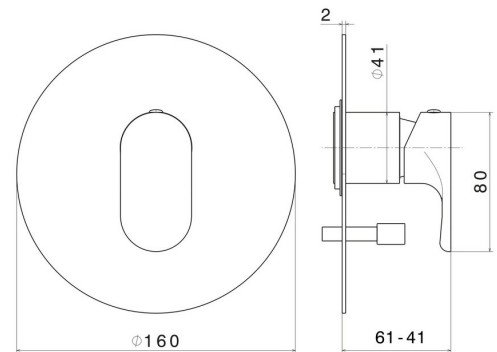

69470E.01.093

Single lever concealed mixer with 2 ways out automatic diverter, 1/2" connections - finish Matt Black

FEATURES

Material	Brass
Installation	Wall concealed part
Control type	Single lever
Outlets	2 Ways Out
Required for installation	<u>10843.00.000</u>

TECHNICAL DRAWING

69470E.01.093

Single lever concealed mixer with 2 ways out automatic diverter, 1/2" connections - finish Matt Black

AVAILABLE FINISHES

01.093

Matt Black

01.014

finish Matt White